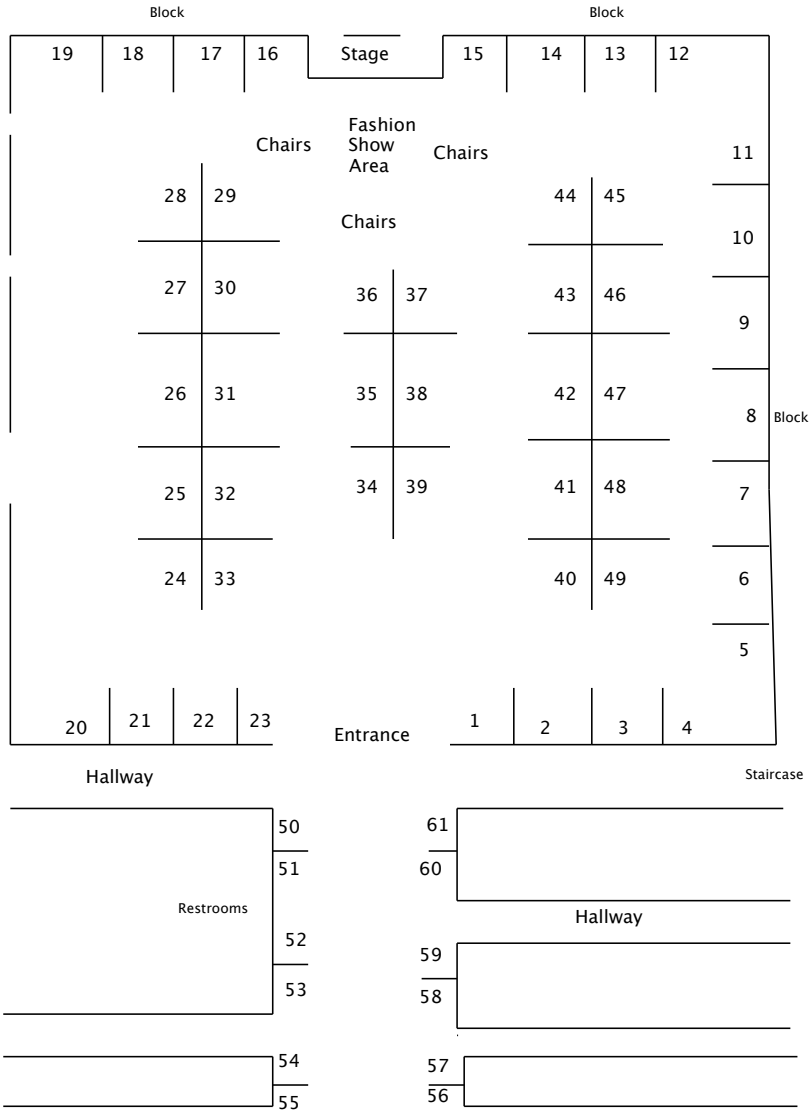

Not drawn to scale

Start booths 10' from entrance

→ =traffic flow

Ticket Sales

Registration

Table Top

Hyatt 2021

Anderson Bleckley Station 2021

Registration & Tickets

WNC AG CENTER JAN 2021

Spartanburg Marriott 2021

Feb 2021 Greenville Convention Center

Ballroom is 160'x220'

Not drawn to scale