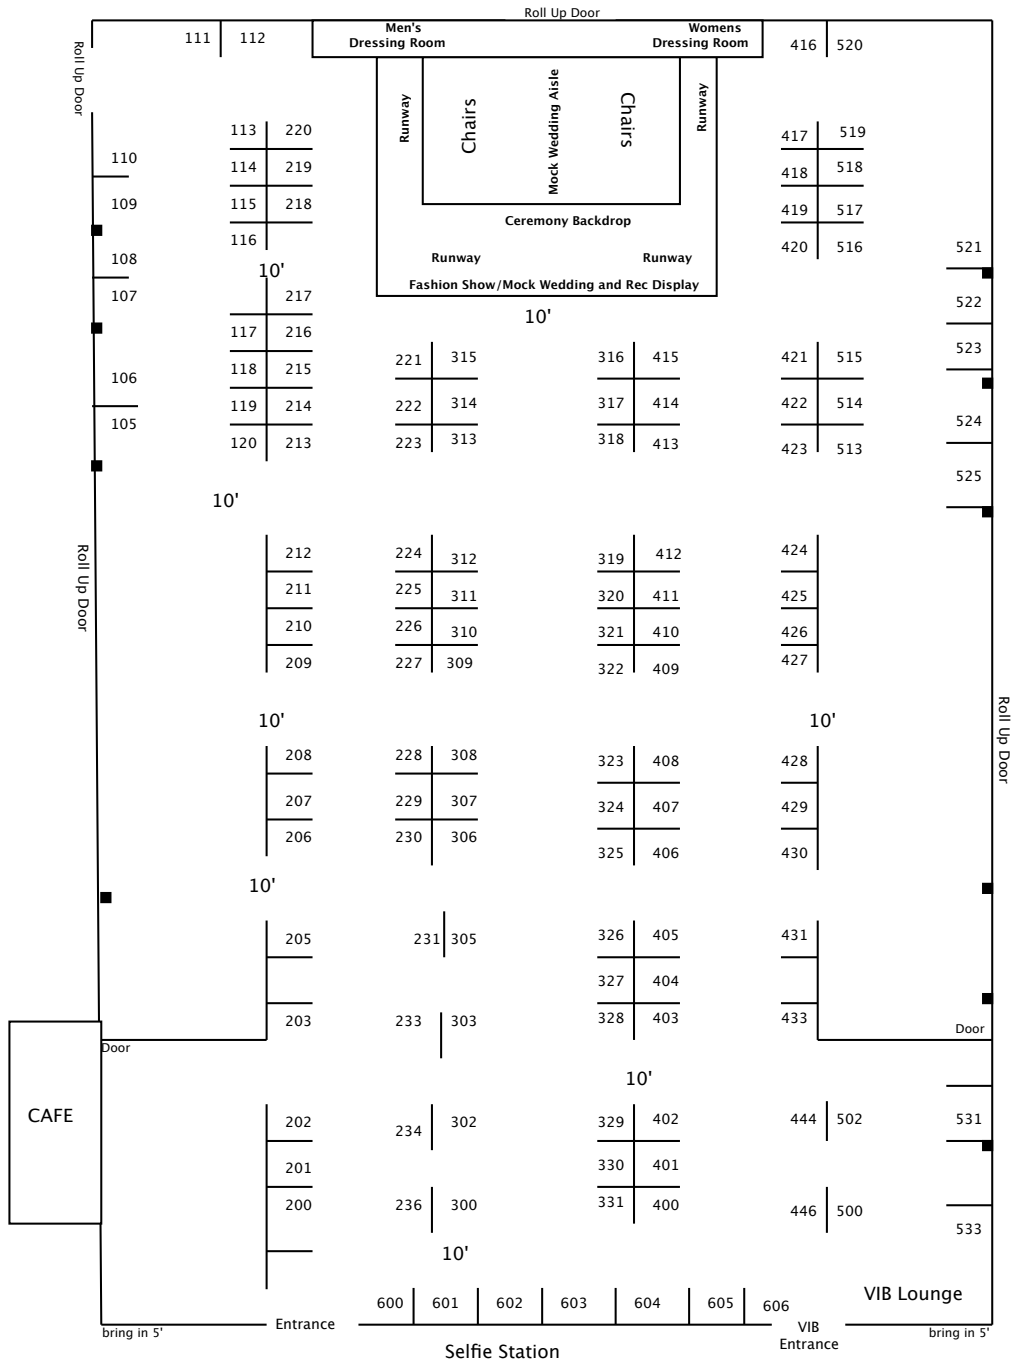

Not drawn to scale

Start booths 10' from entrance

→ =traffic flow

Ticket Sales

Registration

Table Top

Hyatt 2021

Anderson Bleckley Station 2021

Registration & Tickets

WNC AG CENTER JAN 2021

Spartanburg Marriott 2021

Feb 2021 Greenville Convention Center

Ballroom is 160'x220'

Not drawn to scale