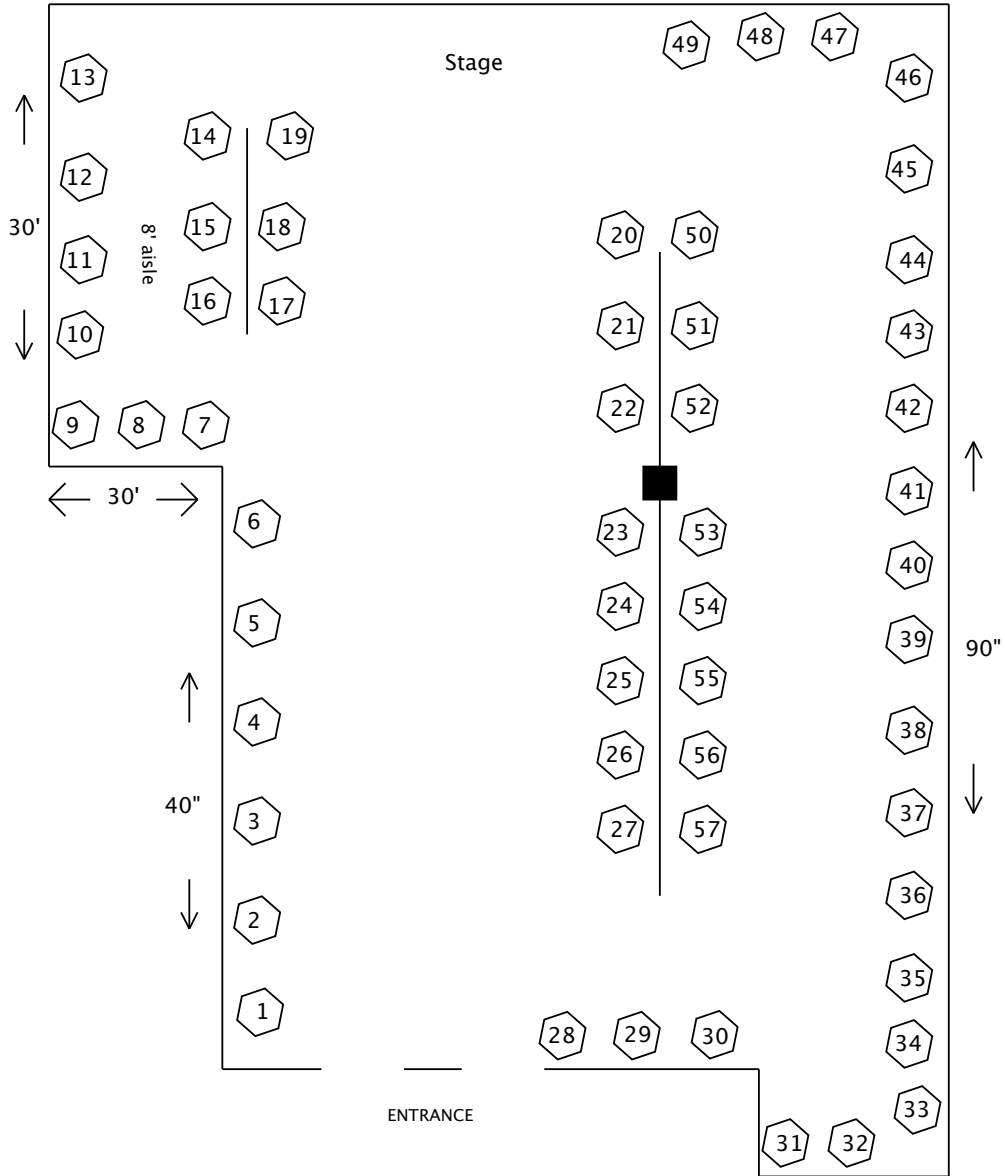

Not drawn to scale

Start booths 10' from entrance

→ =traffic flow

Ticket Sales

Registration

Table Top

Hyatt 2021

Anderson Bleckley Station 2021

Registration & Tickets

WNC AG CENTER JAN 2021

Spartanburg Marriott 2021

Feb 2021 Greenville Convention Center

Ballroom is 160'x220'

Not drawn to scale