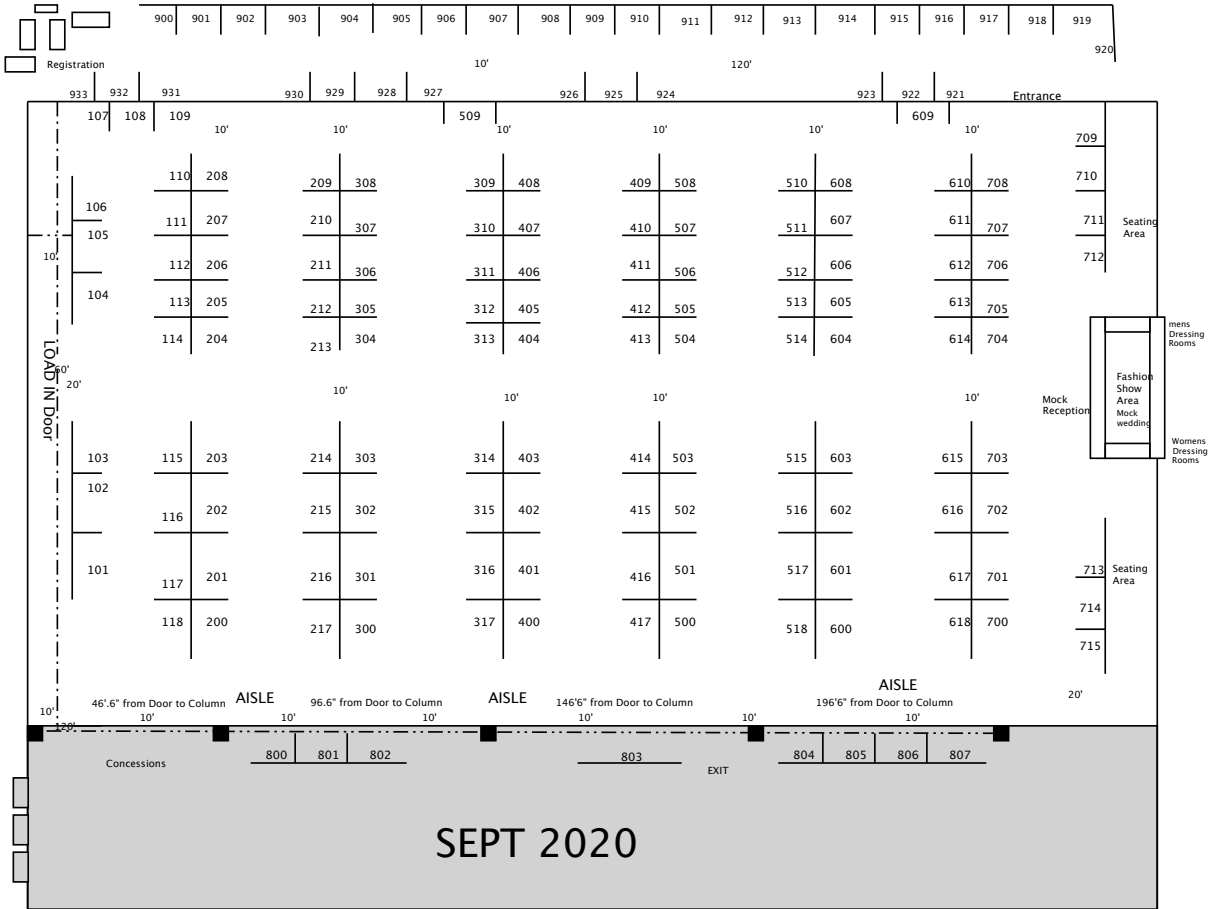

Not drawn to scale

Start booths 10' from entrance

→ =traffic flow

Ticket Sales

Registration

Table Top

Hyatt 2021

Anderson Bleckley Station 2021

Registration & Tickets

WNC AG CENTER JAN 2021

Spartanburg Marriott 2021

Feb 2021 Greenville Convention Center

Ballroom is 160'x220'

Not drawn to scale